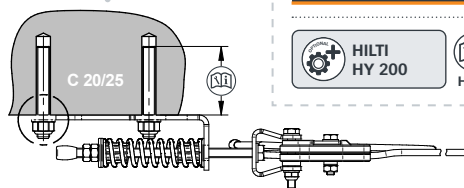

AIO-ENDS-51

- A) 1x | INNOTECH AIO-ENDS-51
 B) 1x | \varnothing 12 mm

[mm]

24

24

FISCHER /
HILTI

[mm]

[mm]