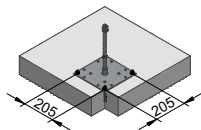

## FISCHER FAZ II Plus 10/10 R

\*not covered by ESR-2948

[mm]

INNOTECH WEB-APP