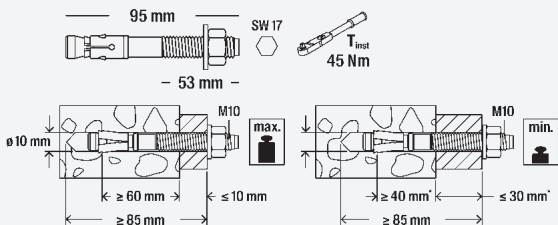

1x

A) FISCHER FAZ II Plus 10/10 R

**3**

[mm]

[mm]

Ø 10

17

45

## FISCHER FAZ II Plus 10/10 R

\*not covered by ESR-2948

[mm]

INNOTECH WEB-APP