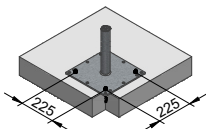

## FISCHER FAZ II Plus 10/10 R

\*not covered by ESR-2948

[mm]

INNOTECH WEB-APP