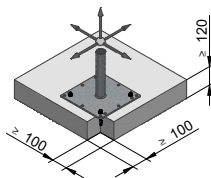

1x

A) FISCHER FAZ II Plus 10/10 R

**3**

[mm]

[mm]

Ø 10

17

45

## FISCHER FAZ II Plus 10/10 R

\*not covered by ESR-2948

[mm]

INNOTECH WEB-APP