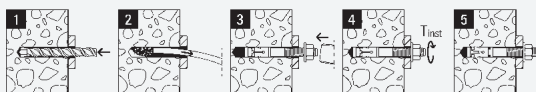

1x

A) FISCHER FAZ II Plus 10/10 R

**3**

[mm]

[mm]

Ø 10

17

45

## FISCHER FAZ II Plus 10/10 R

\*not covered by ESR-2948

[mm]

INNOTECH WEB-APP