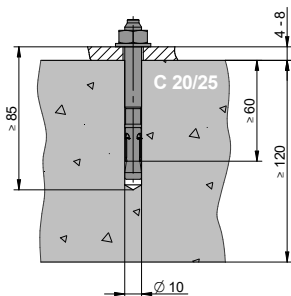

1x

A) FISCHER FAZ II Plus 10/10 R

**3**

[mm]

[mm]

Ø 10

17

45

## FISCHER FAZ II Plus 10/10 R

\*not covered by ESR-2948

[mm]

INNOTECH WEB-APP