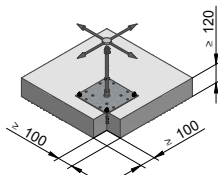

## FISCHER FAZ II Plus 10/10 R

\*not covered by ESR-2948

[mm]

INNOTECH WEB-APP