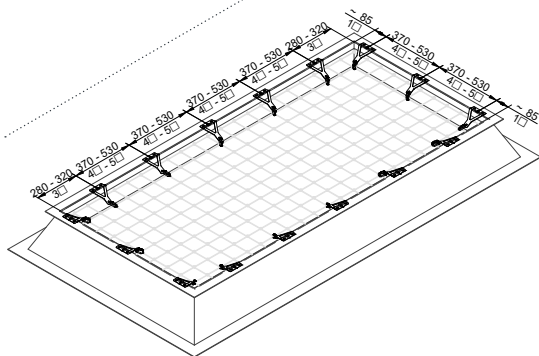

LIGHT-FLEX-RWA

LIGHT-FLEX-TYP 

[mm]

$L_{MIN} = 1000 \text{ mm} \mid B_{MIN} = 1000 \text{ mm}$
 $L_{MAX} = \infty \text{ mm} \mid B_{MAX} = 5000 \text{ mm}$

[mm]

≤ 5 mm
LIGHT-FLEX-BEF-01

≥ 5 mm
LIGHT-FLEX-BEF-02

1.

[mm]

2.

25

LIGHT-FLEX-BEF-01

LIGHT-FLEX-BEF-02

3.

4.