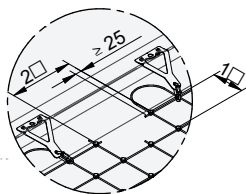

LIGHT-FLEX-RWA

LIGHT-FLEX-TYP 

[mm]

$L_{MIN} = 1000 \text{ mm} \mid B_{MIN} = 1000 \text{ mm}$
 $L_{MAX} = \infty \text{ mm} \mid B_{MAX} = 5000 \text{ mm}$

[mm]

≤ 5 mm
LIGHT-FLEX-BEF-01

≥ 5 mm
LIGHT-FLEX-BEF-02

1.

[mm]

2.

25

LIGHT-FLEX-BEF-01

LIGHT-FLEX-BEF-02

3.

4.

5.

[mm]

! Scapa 3509

! LS-10/3-6

INNOTECH WEB-APP

INNO|doc

Simple. Clear. Document.

www.innotech.at/de/innodoc