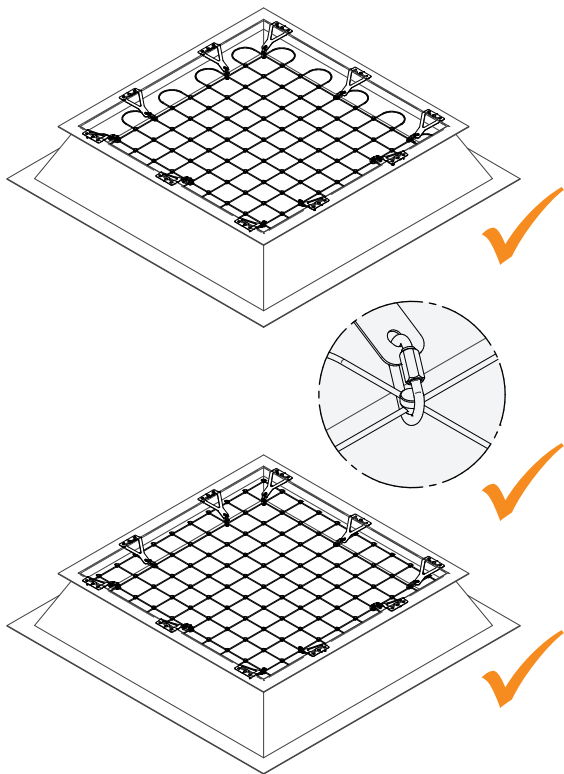

1.

[mm]

2.

25

LIGHT-FLEX-BEF-01

LIGHT-FLEX-BEF-02

3.

4.

5.

[mm]

! Scapa 3509

! LS-10/3-6

INNOTECH WEB-APP

INNO|doc

Simple. Clear. Document.

www.innotech.at/de/innodoc