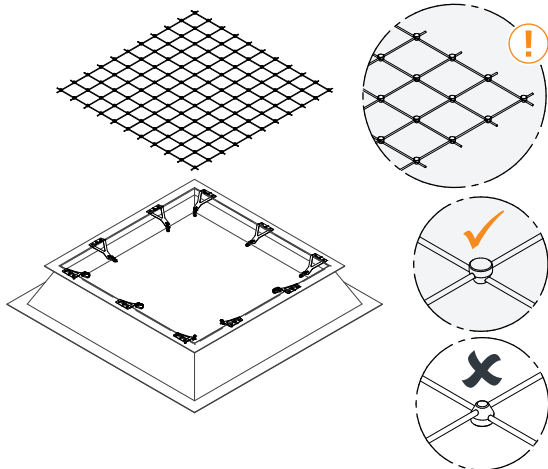

LIGHT-FLEX-RWA

LIGHT-FLEX-TYP 

[mm]

$L_{MIN} = 1000 \text{ mm} \mid B_{MIN} = 1000 \text{ mm}$
 $L_{MAX} = \infty \text{ mm} \mid B_{MAX} = 5000 \text{ mm}$

[mm]

≤ 5 mm
LIGHT-FLEX-BEF-01

≥ 5 mm
LIGHT-FLEX-BEF-02

1.

[mm]

2.

25

LIGHT-FLEX-BEF-01

LIGHT-FLEX-BEF-02

3.

4.

5.

[mm]

! Scapa 3509

! LS-10/3-6

INNOTECH WEB-APP

INNO|doc

Simple. Clear. Document.

www.innotech.at/de/innodoc