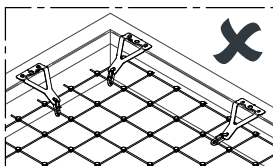

LIGHT-FLEX-RWA

LIGHT-FLEX-TYP 

[mm]

$L_{MIN} = 1000 \text{ mm} \mid B_{MIN} = 1000 \text{ mm}$
 $L_{MAX} = \infty \text{ mm} \mid B_{MAX} = 5000 \text{ mm}$

[mm]

≤ 5 mm
LIGHT-FLEX-BEF-01

≥ 5 mm
LIGHT-FLEX-BEF-02