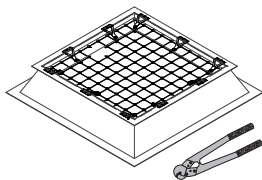

LIGHT-FLEX-RWA

LIGHT-FLEX-TYP 

[mm]

$L_{MIN} = 1000 \text{ mm} \mid B_{MIN} = 1000 \text{ mm}$
 $L_{MAX} = \infty \text{ mm} \mid B_{MAX} = 5000 \text{ mm}$

[mm]

≤ 5 mm
LIGHT-FLEX-BEF-01

≥ 5 mm
LIGHT-FLEX-BEF-02

1.

[mm]

2.

25

LIGHT-FLEX-BEF-01

LIGHT-FLEX-BEF-02

3.

4.

5.

[mm]

! Scapa 3509

! LS-10/3-6

INNOTECH WEB-APP

INNO|doc

Simple. Clear. Document.

www.innotech.at/de/innodoc