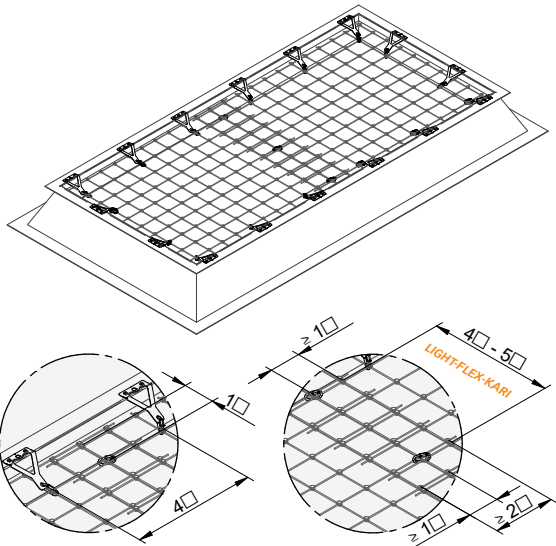

LIGHT-FLEX-RWA

LIGHT-FLEX-TYP 

[mm]

$L_{MIN} = 1000 \text{ mm} \mid B_{MIN} = 1000 \text{ mm}$
 $L_{MAX} = \infty \text{ mm} \mid B_{MAX} = 5000 \text{ mm}$

[mm]

≤ 5 mm
LIGHT-FLEX-BEF-01

≥ 5 mm
LIGHT-FLEX-BEF-02

1.

[mm]

2.

25

LIGHT-FLEX-BEF-01

LIGHT-FLEX-BEF-02

3.

4.

5.

[mm]

! Scapa 3509

! LS-10/3-6

INNOTECH WEB-APP

INNO|doc

Simple. Clear. Document.

www.innotech.at/de/innodoc