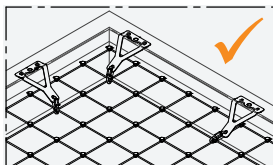

LIGHT-FLEX-RWA

LIGHT-FLEX-TYP 

[mm]

$L_{MIN} = 1000 \text{ mm} \mid B_{MIN} = 1000 \text{ mm}$
 $L_{MAX} = \infty \text{ mm} \mid B_{MAX} = 5000 \text{ mm}$

[mm]

≤ 5 mm
LIGHT-FLEX-BEF-01

≥ 5 mm
LIGHT-FLEX-BEF-02