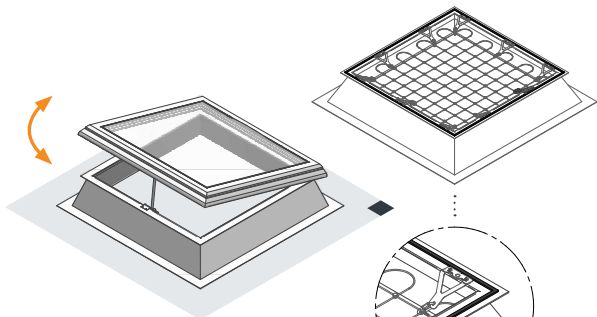

1.

[mm]

2.

25

LIGHT-FLEX-BEF-01

LIGHT-FLEX-BEF-02

3.

4.

5.

[mm]

! Scapa 3509

! LS-10/3-6

INNOTECH WEB-APP

INNO|doc

Simple. Clear. Document.

www.innotech.at/de/innodoc