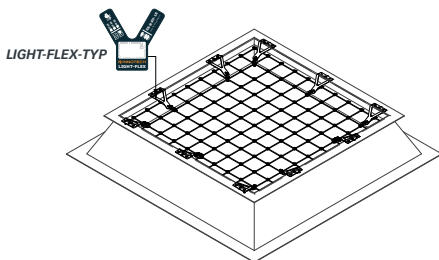

LIGHT-FLEX-RWA

LIGHT-FLEX-TYP 

[mm]

$L_{MIN} = 1000 \text{ mm} \mid B_{MIN} = 1000 \text{ mm}$
 $L_{MAX} = \infty \text{ mm} \mid B_{MAX} = 5000 \text{ mm}$

[mm]

≤ 5 mm
LIGHT-FLEX-BEF-01

≥ 5 mm
LIGHT-FLEX-BEF-02

1.

[mm]

2.

25

LIGHT-FLEX-BEF-01

LIGHT-FLEX-BEF-02

3.

4.

5.

[mm]

! Scapa 3509

! LS-10/3-6

INNOTECH WEB-APP

INNO|doc

Simple. Clear. Document.

www.innotech.at/de/innodoc