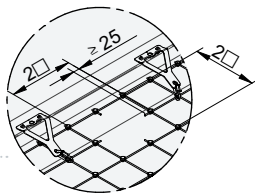

LIGHT-FLEX-RWA

LIGHT-FLEX-TYP 

[mm]

$L_{MIN} = 1000 \text{ mm} \mid B_{MIN} = 1000 \text{ mm}$
 $L_{MAX} = \infty \text{ mm} \mid B_{MAX} = 5000 \text{ mm}$

[mm]

≤ 5 mm
LIGHT-FLEX-BEF-01

≥ 5 mm
LIGHT-FLEX-BEF-02

1.

[mm]

2.

25

LIGHT-FLEX-BEF-01

LIGHT-FLEX-BEF-02

3.

4.

5.

[mm]

! Scapa 3509

! LS-10/3-6

INNOTECH WEB-APP

INNO|doc

Simple. Clear. Document.

www.innotech.at/de/innodoc