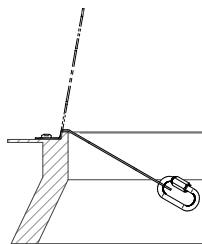

1.

[mm]

2.

25

LIGHT-FLEX-BEF-01

LIGHT-FLEX-BEF-02

3.

4.

5.

[mm]

! Scapa 3509

! LS-10/3-6

INNOTECH WEB-APP

INNO|doc

Simple. Clear. Document.

www.innotech.at/de/innodoc