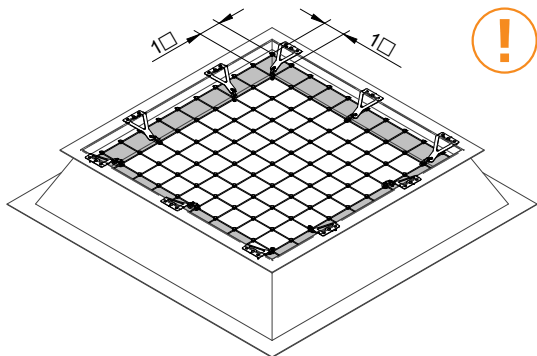

LIGHT-FLEX-RWA

LIGHT-FLEX-TYP 

[mm]

$L_{MIN} = 1000 \text{ mm} \mid B_{MIN} = 1000 \text{ mm}$
 $L_{MAX} = \infty \text{ mm} \mid B_{MAX} = 5000 \text{ mm}$

[mm]

≤ 5 mm
LIGHT-FLEX-BEF-01

≥ 5 mm
LIGHT-FLEX-BEF-02