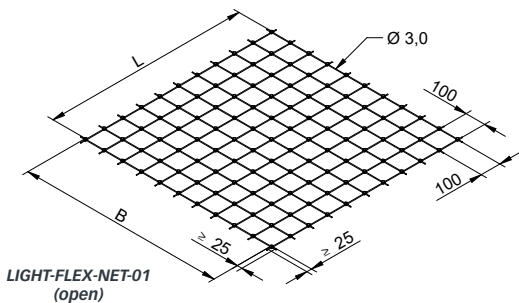

LIGHT-FLEX-RWA

LIGHT-FLEX-TYP 

[mm]

$L_{MIN} = 1000 \text{ mm} \mid B_{MIN} = 1000 \text{ mm}$
 $L_{MAX} = \infty \text{ mm} \mid B_{MAX} = 5000 \text{ mm}$

[mm]

≤ 5 mm
LIGHT-FLEX-BEF-01

≥ 5 mm
LIGHT-FLEX-BEF-02