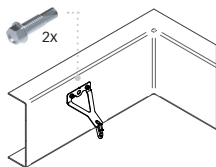

LIGHT-FLEX-RWA

LIGHT-FLEX-TYP 

[mm]

$L_{MIN} = 1000 \text{ mm} \mid B_{MIN} = 1000 \text{ mm}$
 $L_{MAX} = \infty \text{ mm} \mid B_{MAX} = 5000 \text{ mm}$

[mm]

≤ 5 mm
LIGHT-FLEX-BEF-01

≥ 5 mm
LIGHT-FLEX-BEF-02

1.

[mm]

2.

25

LIGHT-FLEX-BEF-01

LIGHT-FLEX-BEF-02

3.

4.