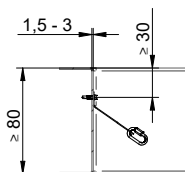

LIGHT-FLEX-RWA

LIGHT-FLEX-TYP 

[mm]

$L_{MIN} = 1000 \text{ mm} \mid B_{MIN} = 1000 \text{ mm}$
 $L_{MAX} = \infty \text{ mm} \mid B_{MAX} = 5000 \text{ mm}$

[mm]

≤ 5 mm
LIGHT-FLEX-BEF-01

≥ 5 mm
LIGHT-FLEX-BEF-02

6

[mm]

HILTI HUS3-H 8 x 55 5 VZ
INNOTECH BEF-103

7

[mm]

HBS-06-050-T30-DNS-VZ

[mm]

BBF-6-3-25-0-VZ
SD6-6,3x25-VZ

1.

[mm]

2.

25

LIGHT-FLEX-BEF-01

LIGHT-FLEX-BEF-02

3.

4.