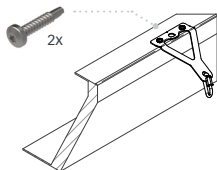

LIGHT-FLEX-RWA

LIGHT-FLEX-TYP 

[mm]

$L_{MIN} = 1000 \text{ mm} \mid B_{MIN} = 1000 \text{ mm}$
 $L_{MAX} = \infty \text{ mm} \mid B_{MAX} = 5000 \text{ mm}$

[mm]

≤ 5 mm
LIGHT-FLEX-BEF-01

≥ 5 mm
LIGHT-FLEX-BEF-02