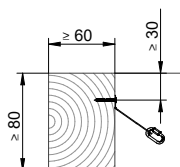

LIGHT-FLEX-RWA

LIGHT-FLEX-TYP 

[mm]

$L_{MIN} = 1000 \text{ mm} \mid B_{MIN} = 1000 \text{ mm}$
 $L_{MAX} = \infty \text{ mm} \mid B_{MAX} = 5000 \text{ mm}$

[mm]

≤ 5 mm
LIGHT-FLEX-BEF-01

≥ 5 mm
LIGHT-FLEX-BEF-02

6

[mm]

HILTI HUS3-H 8 x 55 5 VZ
INNOTECH BEF-103

7

[mm]

HBS-06-050-T30-DNS-VZ

[mm]

BBF-6-3-25-0-VZ
SD6-6,3x25-VZ

1.

[mm]

2.

25

LIGHT-FLEX-BEF-01

LIGHT-FLEX-BEF-02

3.

4.