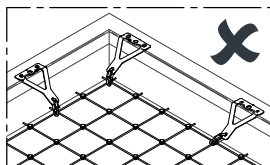

LIGHT-FLEX-RWA

LIGHT-FLEX-TYP 

[mm]

$L_{MIN} = 1000 \text{ mm} \mid B_{MIN} = 1000 \text{ mm}$
 $L_{MAX} = \infty \text{ mm} \mid B_{MAX} = 5000 \text{ mm}$

[mm]

≤ 5 mm
LIGHT-FLEX-BEF-01

≥ 5 mm
LIGHT-FLEX-BEF-02