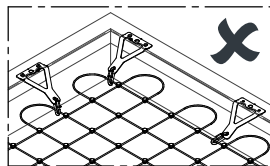

LIGHT-FLEX-RWA

LIGHT-FLEX-TYP 

[mm]

$L_{MIN} = 1000 \text{ mm} \mid B_{MIN} = 1000 \text{ mm}$
 $L_{MAX} = \infty \text{ mm} \mid B_{MAX} = 5000 \text{ mm}$

[mm]

≤ 5 mm
LIGHT-FLEX-BEF-01

≥ 5 mm
LIGHT-FLEX-BEF-02