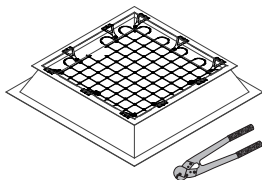

LIGHT-FLEX-RWA

LIGHT-FLEX-TYP 

[mm]

$L_{MIN} = 1000 \text{ mm} \mid B_{MIN} = 1000 \text{ mm}$
 $L_{MAX} = \infty \text{ mm} \mid B_{MAX} = 5000 \text{ mm}$

[mm]

≤ 5 mm
LIGHT-FLEX-BEF-01

≥ 5 mm
LIGHT-FLEX-BEF-02

1.

[mm]

2.

25

LIGHT-FLEX-BEF-01

LIGHT-FLEX-BEF-02

3.

4.

5.

[mm]

! Scapa 3509

! LS-10/3-6

INNOTECH WEB-APP

INNO|doc

Simple. Clear. Document.

www.innotech.at/de/innodoc