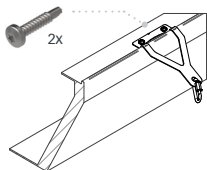

LIGHT-FLEX-RWA

LIGHT-FLEX-TYP 

[mm]

$L_{MIN} = 1000 \text{ mm} \mid B_{MIN} = 1000 \text{ mm}$
 $L_{MAX} = \infty \text{ mm} \mid B_{MAX} = 5000 \text{ mm}$

[mm]

≤ 5 mm
LIGHT-FLEX-BEF-01

≥ 5 mm
LIGHT-FLEX-BEF-02