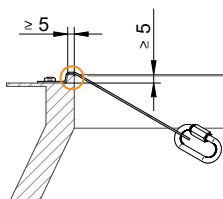

LIGHT-FLEX-RWA

LIGHT-FLEX-TYP 

[mm]

$L_{MIN} = 1000 \text{ mm} \mid B_{MIN} = 1000 \text{ mm}$
 $L_{MAX} = \infty \text{ mm} \mid B_{MAX} = 5000 \text{ mm}$

[mm]

≤ 5 mm
LIGHT-FLEX-BEF-01

≥ 5 mm
LIGHT-FLEX-BEF-02