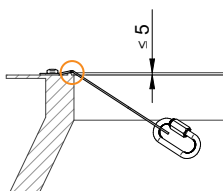

LIGHT-FLEX-RWA

LIGHT-FLEX-TYP 

[mm]

$L_{MIN} = 1000 \text{ mm} \mid B_{MIN} = 1000 \text{ mm}$
 $L_{MAX} = \infty \text{ mm} \mid B_{MAX} = 5000 \text{ mm}$

[mm]

≤ 5 mm
LIGHT-FLEX-BEF-01

≥ 5 mm
LIGHT-FLEX-BEF-02