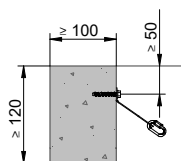

HILTI HUS3-H 8 x 55 5 VZ
INNOTECH BEF-103