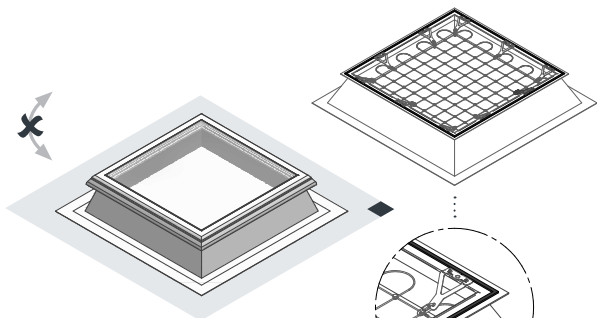

1.

[mm]

2.

25

LIGHT-FLEX-BEF-01

LIGHT-FLEX-BEF-02

3.

4.

5.

[mm]

! Scapa 3509

! LS-10/3-6

INNOTECH WEB-APP

INNO|doc

Simple. Clear. Document.

www.innotech.at/de/innodoc