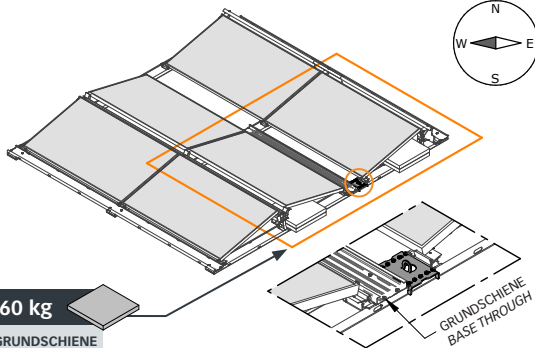

$X =$   AUVA,  
DGUV, Suva

4

[mm]

4

[mm]

≥ 60 kg

+ GRUNDSCHIENE  
BASE THROUGHGRUNDSCHIENE  
BASE THROUGHNOVOTEGRA GRUNDSCHIENE  
NOVOTEGRA BASE THROUGH8x  Ø5,5 x 25

# 4

[mm]

5

[mm]

SOPV-NOVO-EAP-SET-10

✓ SOPV-NOVO-EAP-SET-10

5

[mm]

≥ 60 kg

+ GRUNDSCHIENE  
BASE THROUGHGRUNDSCHIENE  
BASE THROUGHNOVOTEGRA GRUNDSCHIENE  
NOVOTEGRA BASE THROUGH

8X

Ø5,5 x 25

5

[mm]

1.

2.