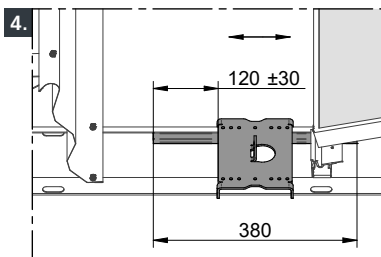

6

4.

5.

6.

NOVOTEGRA
GRUNDSCHIENE
BASE THROUGH

8X

Ø5,5 x 25