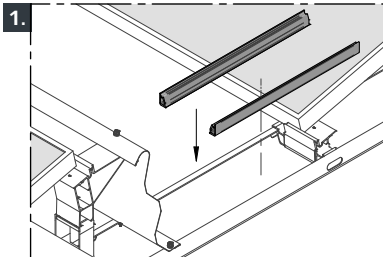

≥ 60 kg

+ GRUNDSCHIENE  
BASE THROUGHGRUNDSCHIENE  
BASE THROUGHNOVOTEGRA GRUNDSCHIENE  
NOVOTEGRA BASE THROUGH

8X

Ø5,5 x 25

5

[mm]

1.

2.