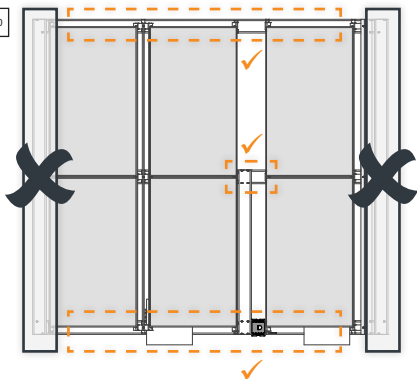

# 4

[mm]

5

[mm]

SOPV-NOVO-EAP-SET-10

✓ SOPV-NOVO-EAP-SET-10

5

[mm]

≥ 60 kg

+ GRUNDSCHIENE  
BASE THROUGHGRUNDSCHIENE  
BASE THROUGHNOVOTEGRA GRUNDSCHIENE  
NOVOTEGRA BASE THROUGH

8X

Ø5,5 x 25

5

[mm]

1.

2.