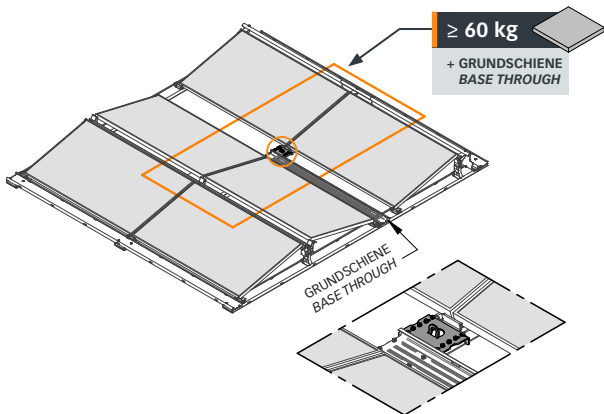

≥ 60 kg

+ GRUNDSCHIENE  
BASE THROUGHGRUNDSCHIENE  
BASE THROUGHNOVOTEGRA GRUNDSCHIENE  
NOVOTEGRA BASE THROUGH

8X

Ø5,5 x 25

5

[mm]

1.

2.

3.

6

4.

5.

6.

NOVOTEGRA  
GRUNDSCHIENE  
BASE THROUGH

8X

Ø5,5 x 25