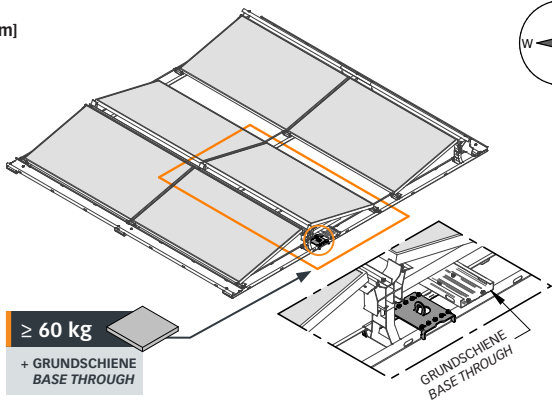

≥ 60 kg

+ GRUNDSCHIENE  
BASE THROUGHGRUNDSCHIENE  
BASE THROUGHNOVOTEGRA GRUNDSCHIENE  
NOVOTEGRA BASE THROUGH

8X

Ø5,5 x 25

5

[mm]

1.

2.

3.

6

4.

5.

6.

NOVOTEGRA  
GRUNDSCHIENE  
BASE THROUGH

8X

Ø5,5 x 25