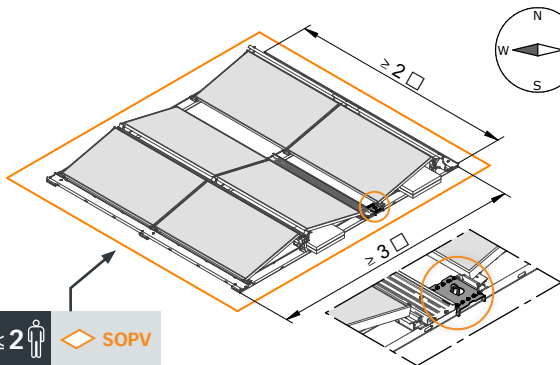

# 4

[mm]

5

[mm]

SOPV-NOVO-EAP-SET-10

✓ SOPV-NOVO-EAP-SET-10

5

[mm]

≥ 60 kg

+ GRUNDSCHIENE  
BASE THROUGHGRUNDSCHIENE  
BASE THROUGHNOVOTEGRA GRUNDSCHIENE  
NOVOTEGRA BASE THROUGH

8X

Ø5,5 x 25

5

[mm]

1.

2.