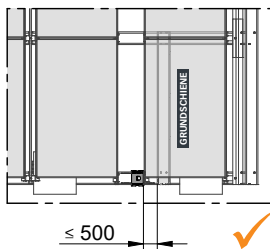

NOVOTEGRA GRUNDSCHIENE
NOVOTEGRA BASE THROUGH

8X

Ø5,5 x 25