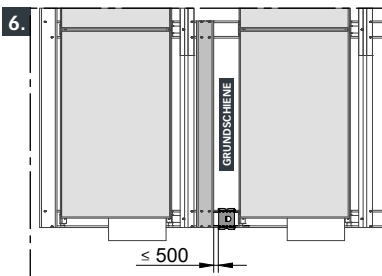

3.

6

4.

5.

6.

NOVOTEGRA  
GRUNDSCHIENE  
BASE THROUGH

8X

Ø5,5 x 25