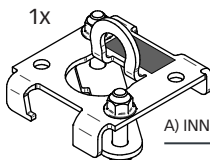

16

9

17

10

18

A) INNOTECH SOPV-K2-EAP-SET-10

[mm]

[mm]

 $\geq 150 \text{ mm}$  $0^\circ - 5^\circ$ 

X =

AUVA,
DGVU, Suva

≥ 3x SpeedRail
≥ 4x Porter

≥ 3x SpeedRail
≥ 4x Porter

[mm]

✓ SOPV-K2-EAP-SET-10

5