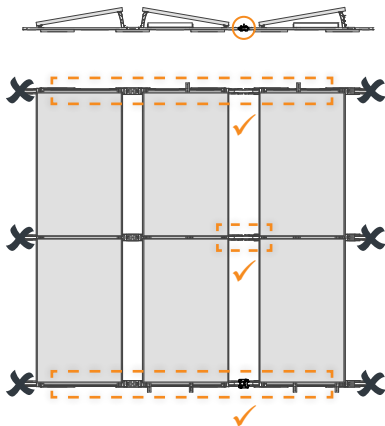

[mm]

5

[mm]

Porter

[mm]

✓ SOPV-K2-EAP-SET-10

6

[mm]