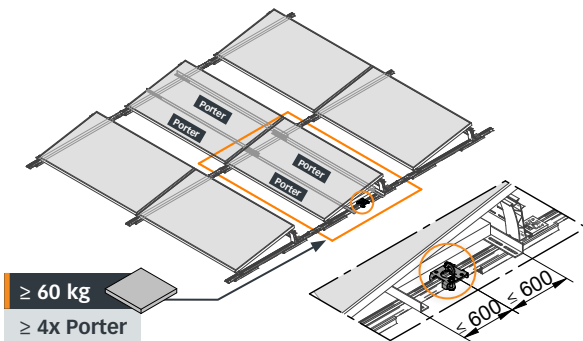

 $\geq 150 \text{ mm}$  $0^\circ - 5^\circ$ 

X =

AUVA,
DGVU, Suva

≥ 3x SpeedRail
≥ 4x Porter

≥ 3x SpeedRail
≥ 4x Porter

[mm]

✓ SOPV-K2-EAP-SET-10

5

[mm]

5

[mm]

Porter

[mm]

✓ SOPV-K2-EAP-SET-10

6

[mm]