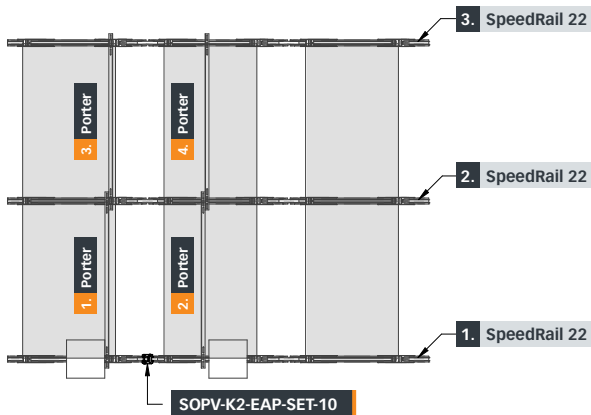

16

9

17

10

18

A) INNOTECH SOPV-K2-EAP-SET-10

[mm]

[mm]

 $\geq 150 \text{ mm}$  $0^\circ - 5^\circ$ 

X =

AUVA,
DGVU, Suva

≥ 3x SpeedRail
≥ 4x Porter

≥ 3x SpeedRail
≥ 4x Porter

[mm]

✓ SOPV-K2-EAP-SET-10

5