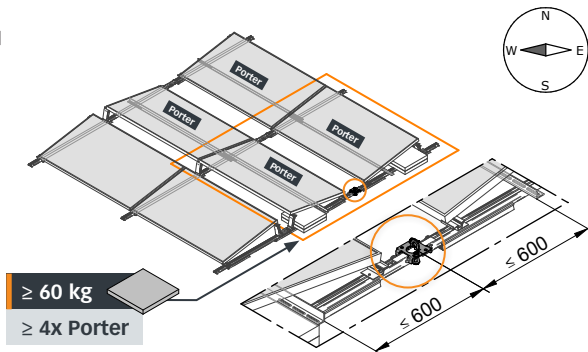

 $\geq 150 \text{ mm}$  $0^\circ - 5^\circ$ 

X =

AUVA,
DGVU, Suva

≥ 3x SpeedRail
≥ 4x Porter

≥ 3x SpeedRail
≥ 4x Porter

[mm]

✓ SOPV-K2-EAP-SET-10

5

[mm]

5

[mm]

Porter

[mm]

✓ SOPV-K2-EAP-SET-10

6

[mm]