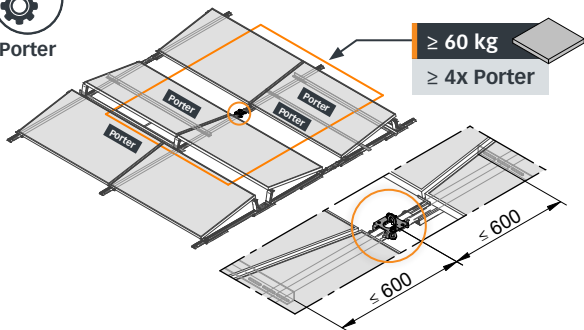

 $\geq 150 \text{ mm}$  $0^\circ - 5^\circ$ 

X =

AUVA,
DGVU, Suva

≥ 3x SpeedRail
≥ 4x Porter

≥ 3x SpeedRail
≥ 4x Porter

[mm]

✓ SOPV-K2-EAP-SET-10

5

[mm]

5

[mm]

Porter

[mm]

✓ SOPV-K2-EAP-SET-10

6

[mm]

6

[mm]

Porter

1.

2.

3.

4.

5.