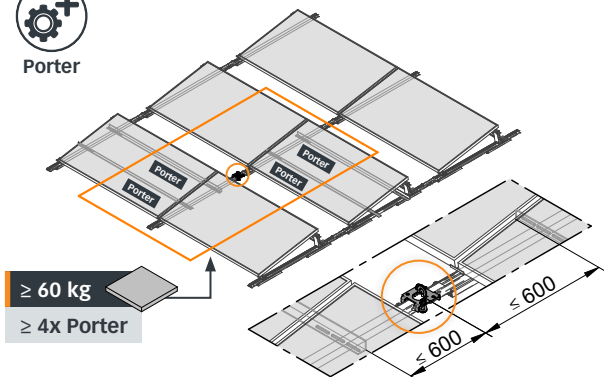

 $\geq 150 \text{ mm}$  $0^\circ - 5^\circ$ 

X =

AUVA,
DGVU, Suva

≥ 3x SpeedRail
≥ 4x Porter

≥ 3x SpeedRail
≥ 4x Porter

[mm]

✓ SOPV-K2-EAP-SET-10

5

[mm]

5

[mm]

Porter

[mm]

✓ SOPV-K2-EAP-SET-10

6

[mm]

6

[mm]

Porter

1.

2.

3.

4.

5.