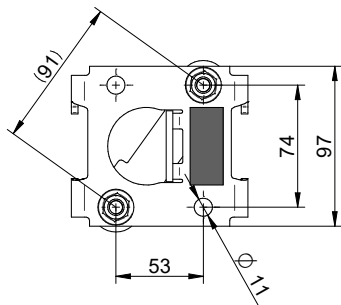

16

9

17

10

18

A) INNOTECH SOPV-K2-EAP-SET-10

[mm]

[mm]