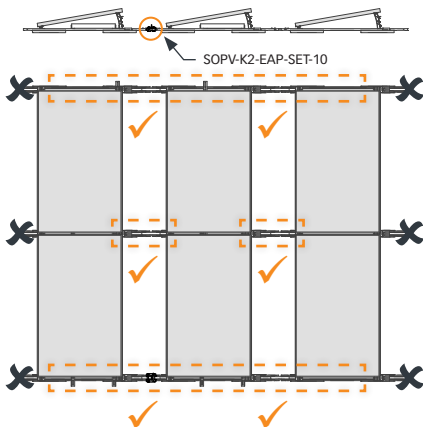

 $\geq 150 \text{ mm}$  $0^\circ - 5^\circ$ 

X =

AUVA,
DGVU, Suva

≥ 3x SpeedRail
≥ 4x Porter

≥ 3x SpeedRail
≥ 4x Porter

[mm]

✓ SOPV-K2-EAP-SET-10

5