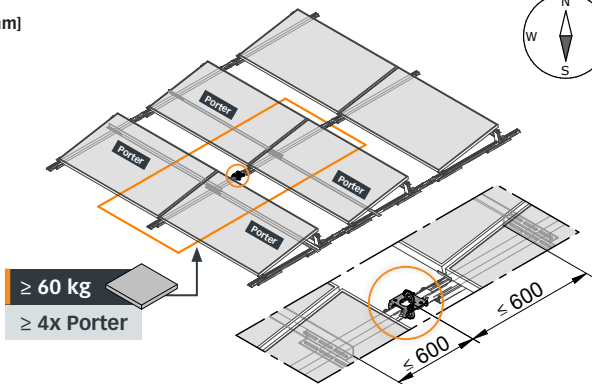

 $\geq 150 \text{ mm}$  $0^\circ - 5^\circ$ 

X =

AUVA,
DGVU, Suva

≥ 3x SpeedRail
≥ 4x Porter

≥ 3x SpeedRail
≥ 4x Porter

[mm]

✓ SOPV-K2-EAP-SET-10

5

[mm]

5

[mm]

Porter

[mm]

✓ SOPV-K2-EAP-SET-10

6

[mm]