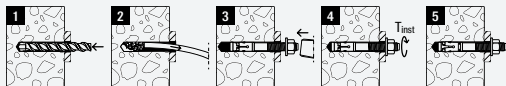

19

60

FISCHER FAZ II PLUS 12/10 R

*not covered by ESR-2948

[mm]

STA-10

STA-11

STA-12