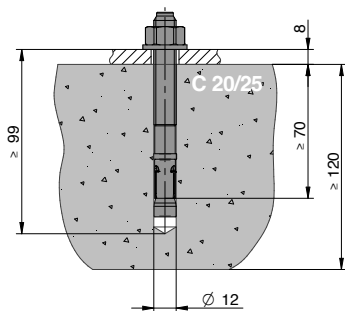

19

60

FISCHER FAZ II PLUS 12/10 R

*not covered by ESR-2948

[mm]

STA-10

STA-11

STA-12

STA-16

[mm]

Ø 12

19

60

FISCHER
FAZ II PLUS
12/10 R

[mm]

Ø 12