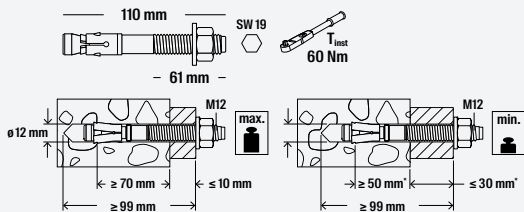

[mm]

Ø 12

19

60

FISCHER FAZ II PLUS 12/10 R