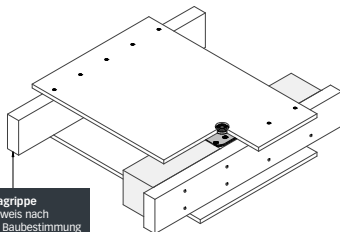

ETA-V2

Tragrippe
Nachweis nach
technischer Baubestimmung

Support rib
Verification according to
technical building regulations

ETA-V2

2/2

INNOTECH WEB-APP

INNO|doc

Simple. Clear. Document.