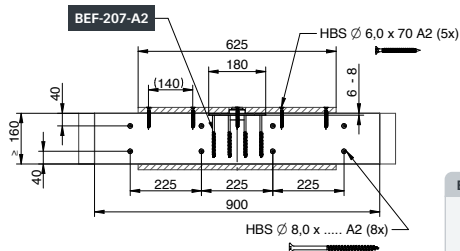

ETA-V2

Tragrippe
Nachweis nach
technischer Baubestimmung

Support rib
Verification according to
technical building regulations

ETA-V2

2/2

INNOTECH WEB-APP

INNO|doc

Simple. Clear. Document.