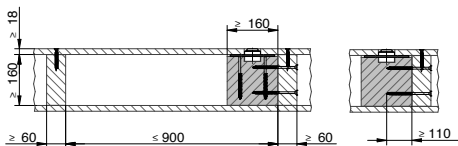

ETA-V2

Tragrippe
Nachweis nach
technischer Baubestimmung

Support rib
Verification according to
technical building regulations

ETA-V2

2/2

INNOTECH WEB-APP

INNO|doc

Simple. Clear. Document.